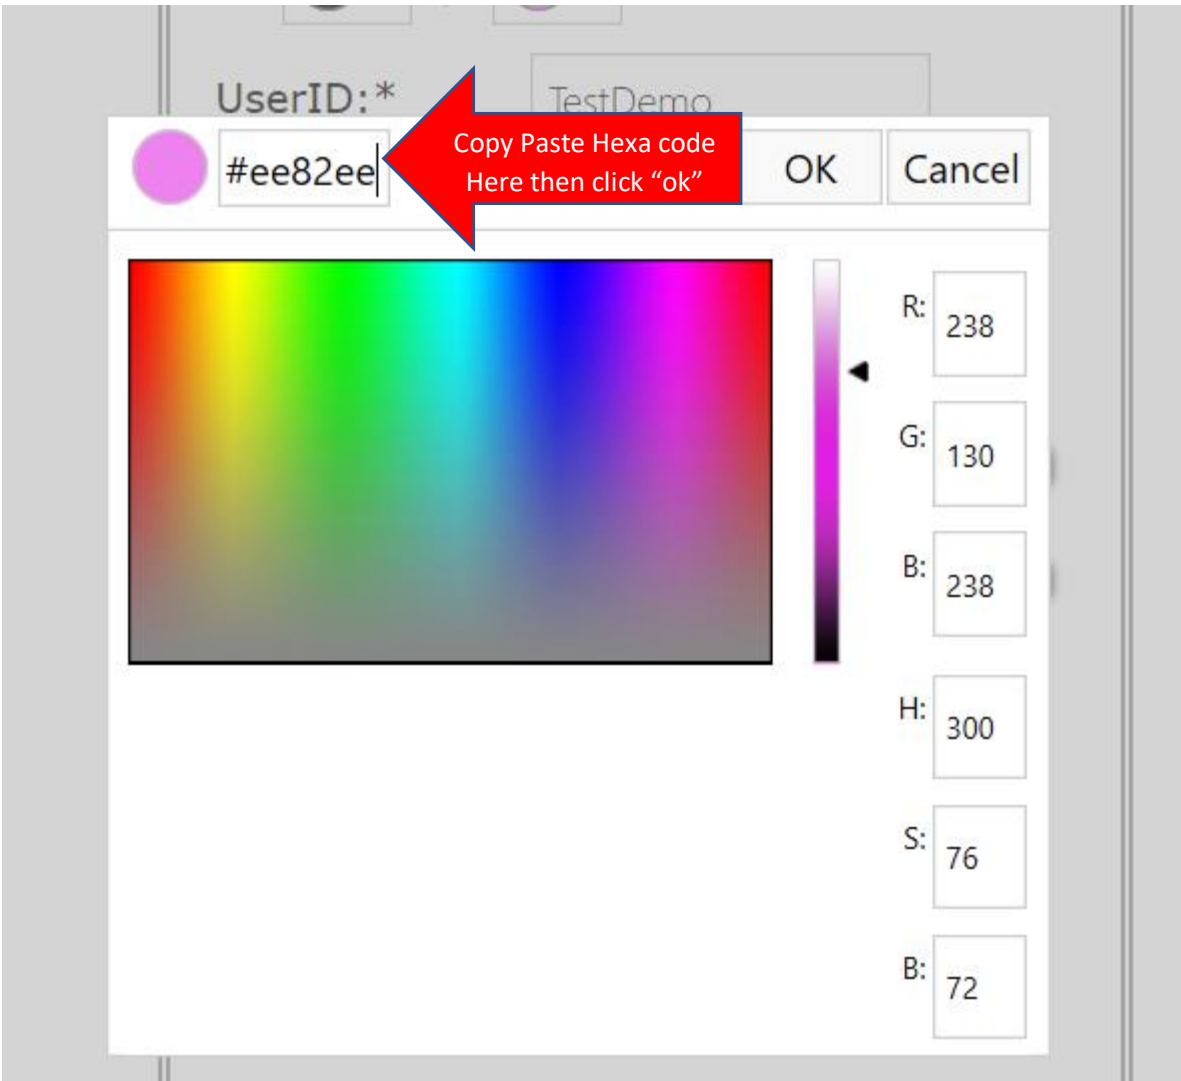

✓ All

X All

Cancel And Go Back

Support@rSecureNote.com for help.
Copyrights Reserved by geoACL LLC.

Here You have Puzzle to Solve: 1) Write down word "ufwx"
2) Make Font Color Black Or #000000 RGB R - 0, G - 0, B - 0 here #000000 is hexa color code that you can apply in custom color panel RGB R - 0, G - 0, B - 0 his is r RGB color that you can apply in custom color panel

Rainbow Smart Verification

B *I* U Font Name ▼ Size ▼ abc

Use  #000000  

Ent      ail/Phone
xt

Res     
    
    

 Submit
 Reset

u **f** **w** **x**

 All  All

 Cancel And Go Back

3) shading: Violet (#ee82ee) RGB R - 238, G - 130, B - 238 Select all text and apply color Violet or here #ee82ee is hexa color code that you can apply in custom color panel
RGB R - 238, G - 130, B - 238 his is r RGB color that you can apply in custom color panel