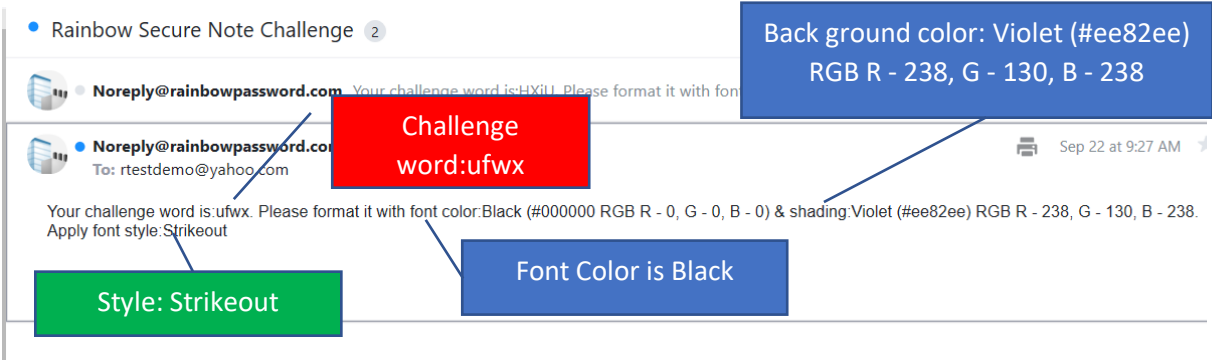

Rainbow Smart Verification

B *I* U Font Name ▼ Size ▼ abc

UserID:*

Check your Email/Phone

Enter & Format the challenge text

Resend

Response:

Submit

✓ All

X All

Cancel And Go Back

Support@rSecureNote.com for help.
Copyrights Reserved by geoACL LLC.

Here You have Puzzle to Solve: 1) Write down word "ufwx"
2) Make Font Color Black Or #000000 RGB R - 0, G - 0, B - 0 here #000000 is hexa color code that you can apply in custom color panel RGB R - 0, G - 0, B - 0 his is r RGB color that you can apply in custom color panel