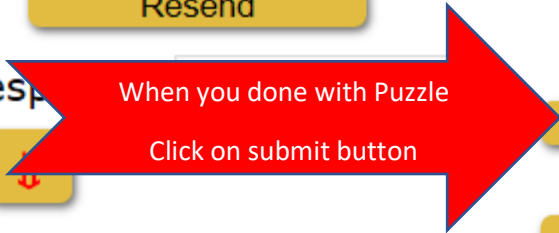

4) Select all text and apply style Strikeout

Rainbow Smart Verification

B *I* U Font Name ▼ Size ▼ abc

UserID:*

Check your Email/Phone

Enter & Format the challenge text

Resend

Resp