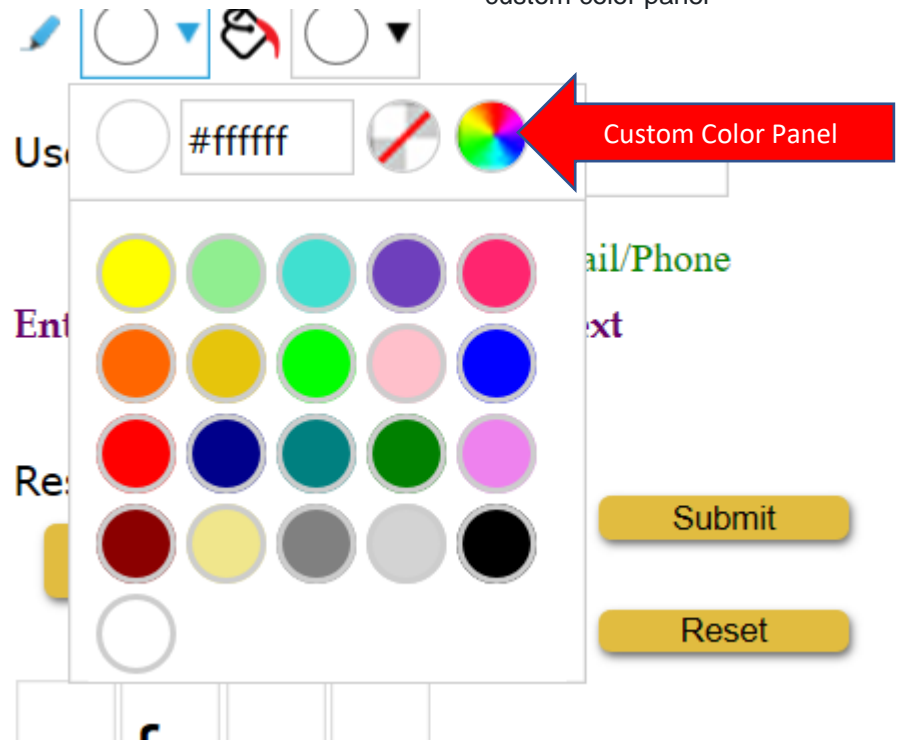

✓ All

X All

Cancel And Go Back

Support@rSecureNote.com for help.
Copyrights Reserved by geoACL LLC.

Here You have Puzzle to Solve: 1) Write down word "ufwx"
2) Make Font Color Black Or #000000 RGB R - 0, G - 0, B - 0 here #000000 is hexa color code that you can apply in custom color panel RGB R - 0, G - 0, B - 0 his is r RGB color that you can apply in custom color panel

Rainbow Smart Verification

B *I* U Font Name ▼ Size ▼ abc

Use  #000000  

Ent      ail/Phone
xt

Res     
    
    

 Submit
 Reset

u **f** **w** **x**

 All  All

 Cancel And Go Back

3) shading: Violet (#ee82ee) RGB R - 238, G - 130, B - 238 Select all text and apply color Violet or here #ee82ee is hexa color code that you can apply in custom color panel
RGB R - 238, G - 130, B - 238 his is r RGB color that you can apply in custom color panel